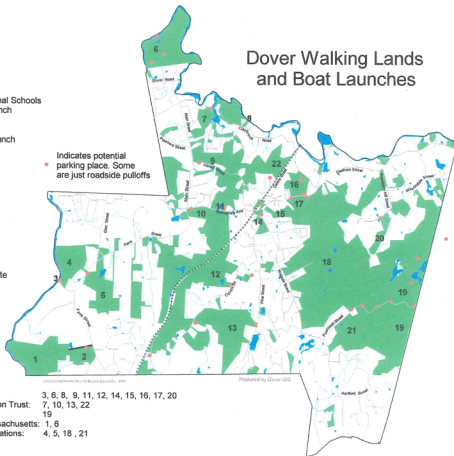

Dover Walking Lands and Boat Launches

Key

1. Medfield State Forest
2. Dover-Sherborn Regional Schools
3. Bridge Street Boat Launch
4. Peters Reservation
5. Chase Woodlands
6. Elm Bank and Boat Launch
7. Bartlett Pines
8. Riverside Boat Launch
9. Valley Farm
10. Springdale Field
11. Channing Pond
12. Wyld Woods
13. Snow Hill
14. Caryl School
15. Highland Cemetery
16. Chickering School
17. Caryl Park
18. Noanet Woods
19. Hale Reservation
20. Larrabee-Whiting Estate
21. Powisset Farm
22. Gregg Property

• Indicates potential parking place. Some are just roadside pulloffs

Owners

Town of Dover:	3, 6, 8, 9, 11, 12, 14, 15, 16, 17, 20
Dover Land Conservation Trust:	7, 10, 13, 22
Hale Reservation:	19
Commonwealth of Massachusetts:	1, 6
The Trustees of Reservations:	4, 5, 18, 21

Source: MapInfo, Inc. © 2000 Esri, Inc.

Produced by Dover GIS