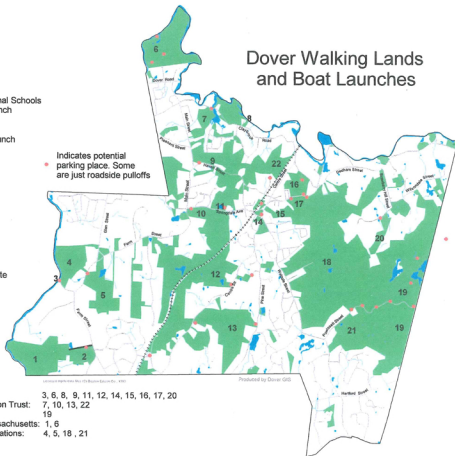

Dover Walking Lands and Boat Launches

Key

1. Medfield State Forest
2. Dover-Sherborn Regional Schools
3. Bridge Street Boat Launch
4. Peters Reservation
5. Chase Woodlands
6. Elm Bank and Boat Launch
7. Bartlett Pines
8. Riverside Boat Launch
9. Valley Farm
10. Springdale Field
11. Channing Pond
12. Wyld Woods
13. Snow Hill
14. Caryl School
15. Highland Cemetery
16. Chickering School
17. Caryl Park
18. Noanet Woods
19. Hale Reservation
20. Larrabee-Whiting Estate
21. Powisset Farm
22. Gregg Property

• Indicates potential parking place. Some are just roadside pulloffs

Owners

Town of Dover:	3, 6, 8, 9, 11, 12, 14, 15, 16, 17, 20
Dover Land Conservation Trust:	7, 10, 13, 22
Hale Reservation:	19
Commonwealth of Massachusetts:	1, 6
The Trustees of Reservations:	4, 5, 18, 21

Source: MapInfo, Inc. © 2000 Esri, Inc.

Produced by Dover GIS