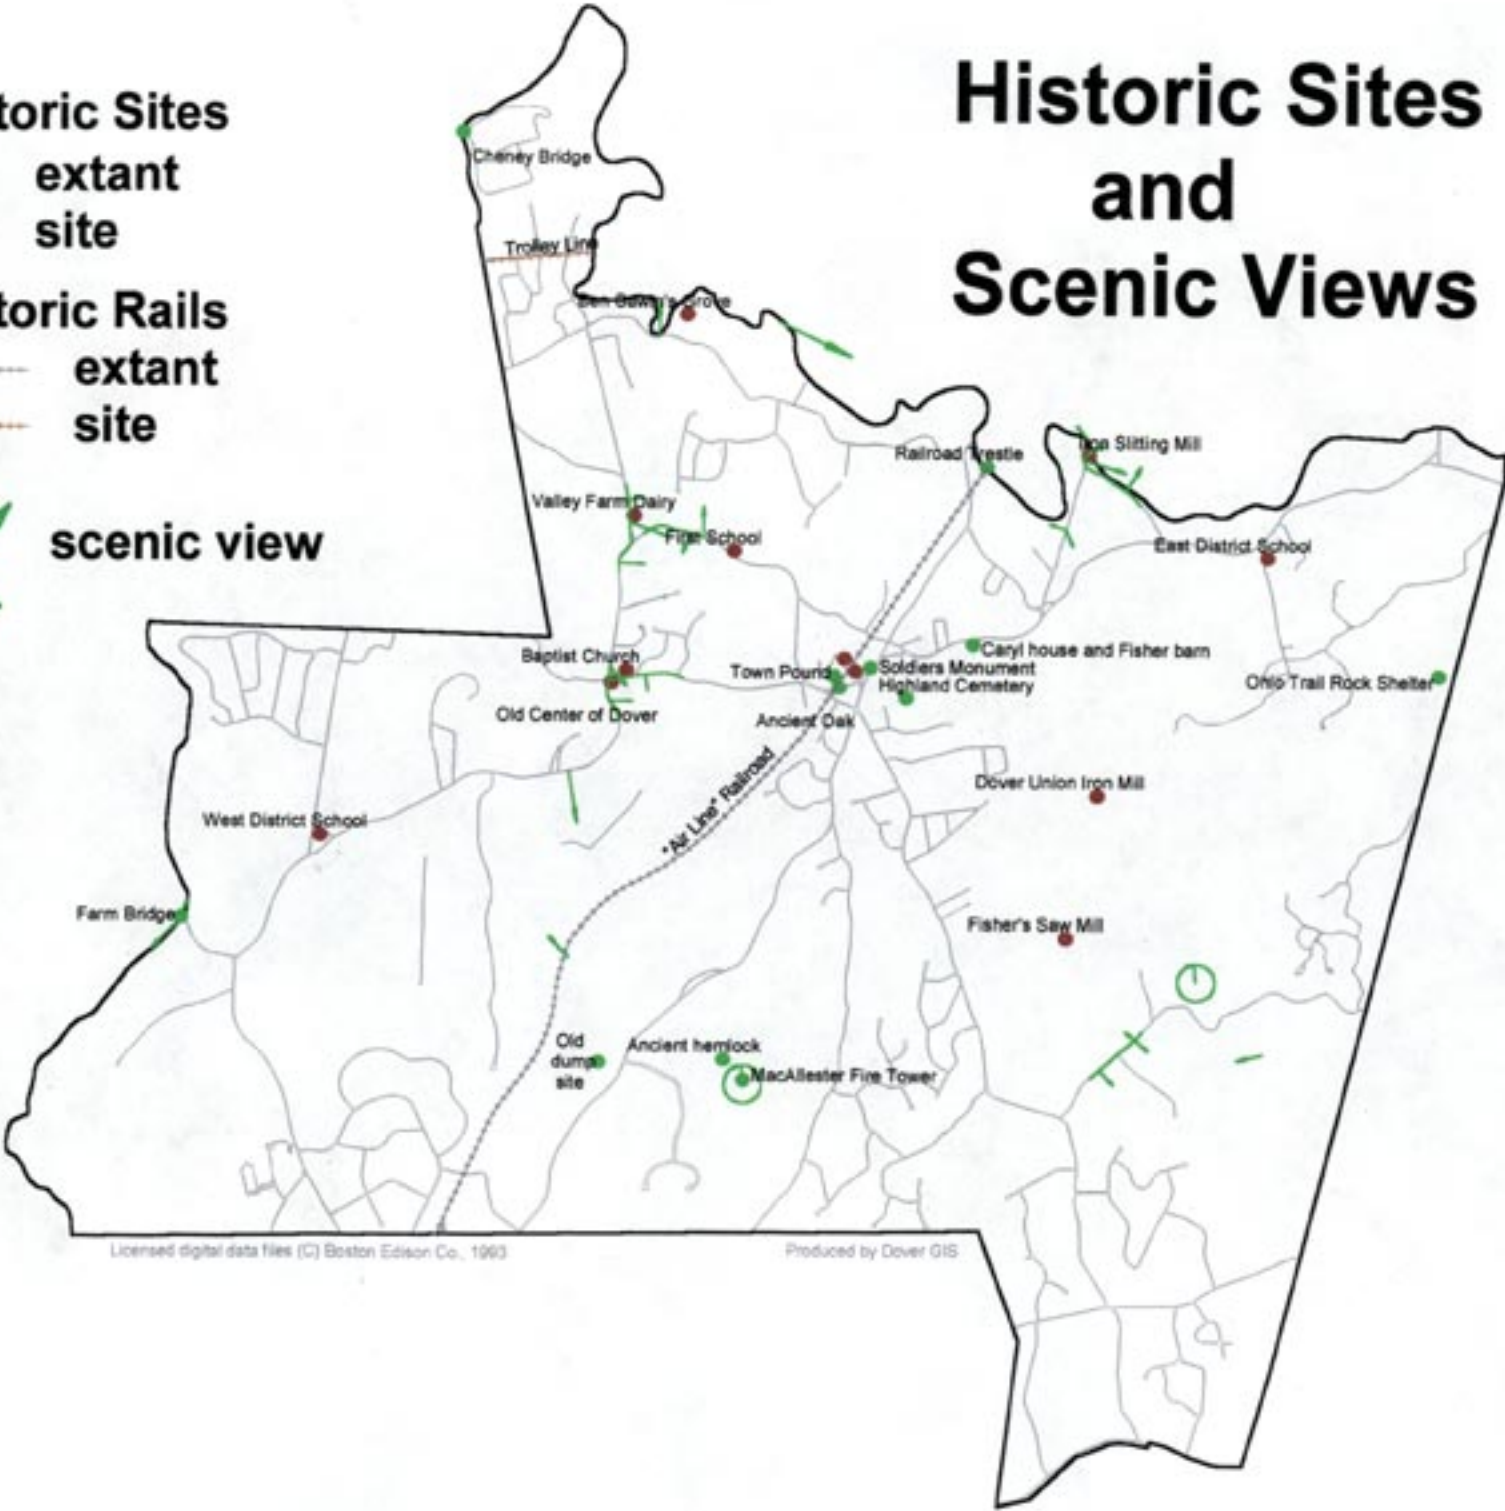

Historic Sites and Scenic Views

Historic Sites

- extant
- site

Historic Rails

- extant
- site

scenic view

Licensed digital data files (C) Boston Edison Co., 1993

Produced by Dover GIS